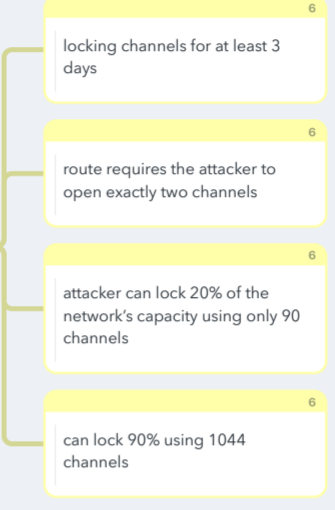

Congestion Attacks in Payment Channel Networks

ATTACKING THE ENTIRE NETWORK

Evaluation

ATTACKING HUBS - ATTACK ON A SINGLE NODE