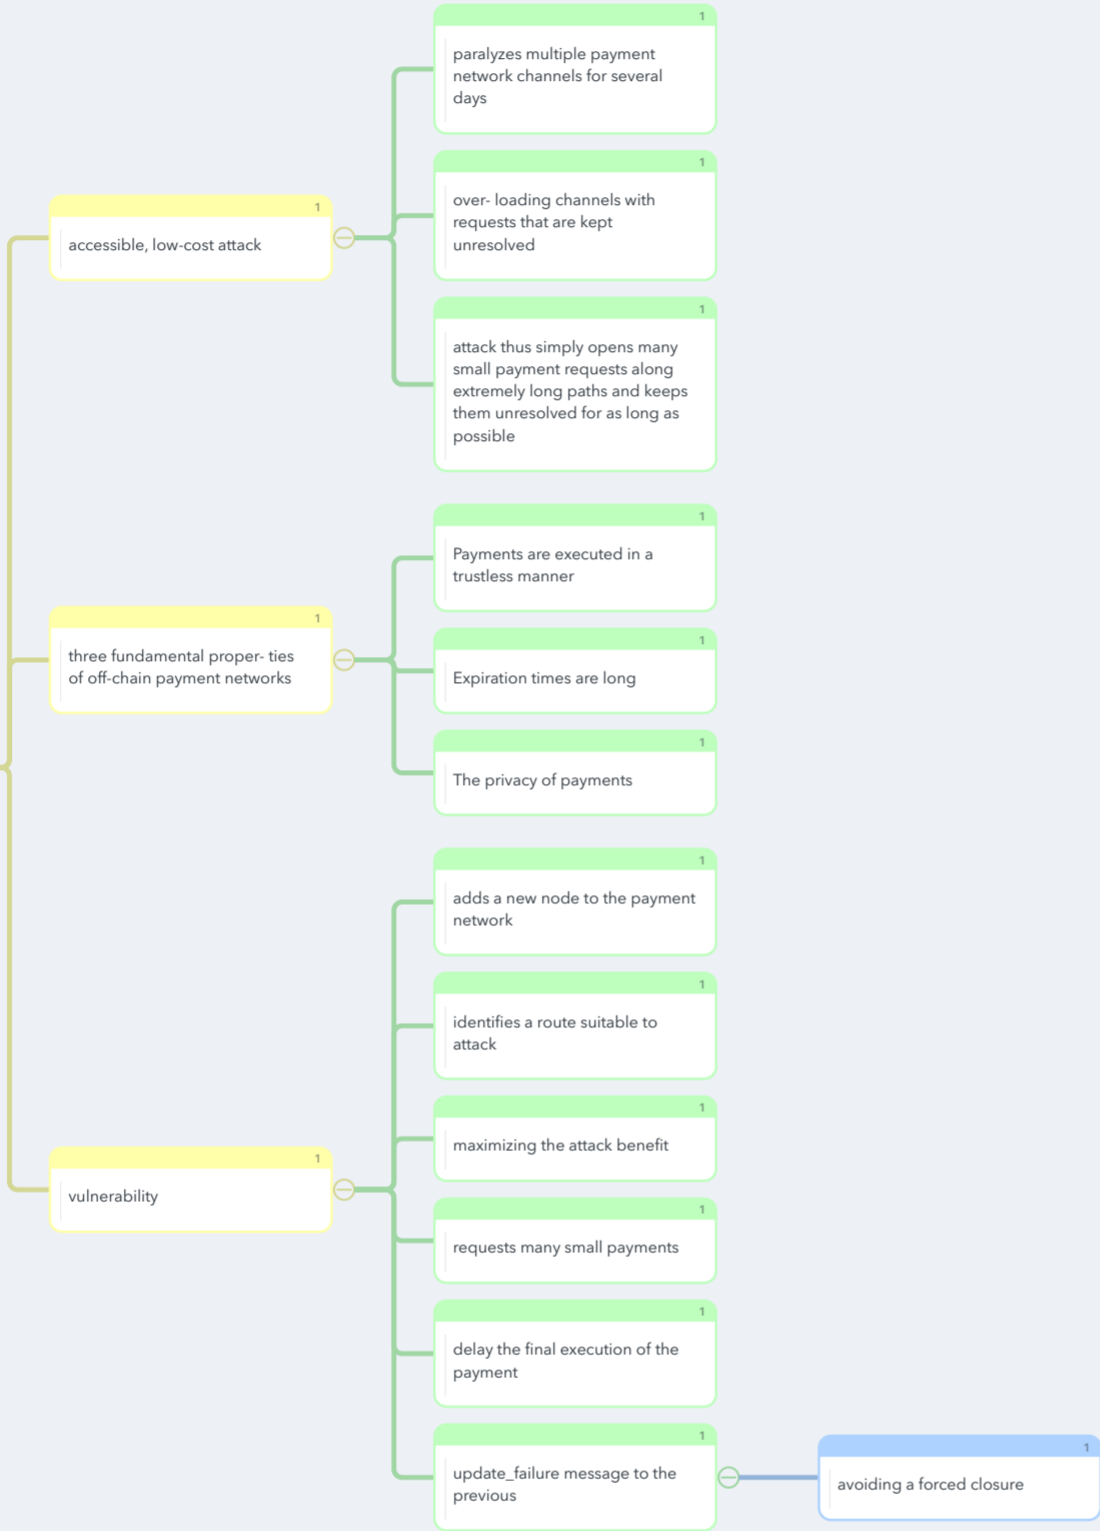

Congestion Attacks in Payment Channel Networks

ATTACKING THE ENTIRE NETWORK

Evaluation

ATTACKING HUBS - ATTACK ON A SINGLE NODE