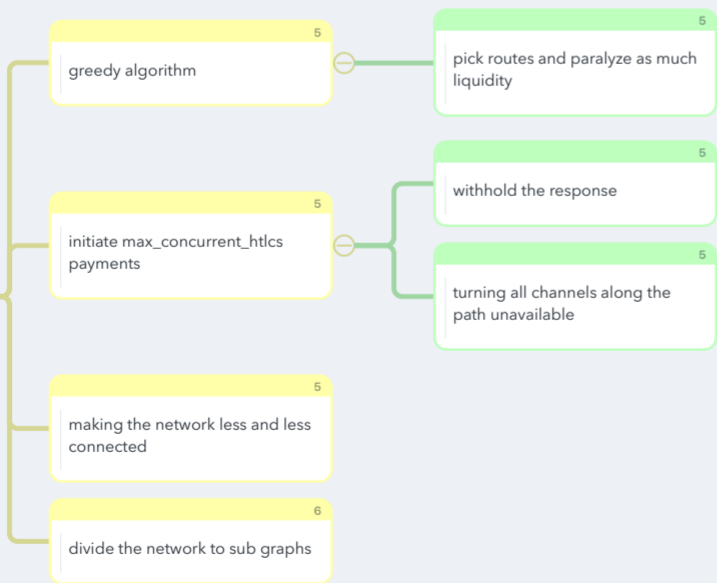

Congestion Attacks in Payment Channel Networks

ATTACKING THE ENTIRE NETWORK

Evaluation

ATTACKING HUBS - ATTACK ON A SINGLE NODE